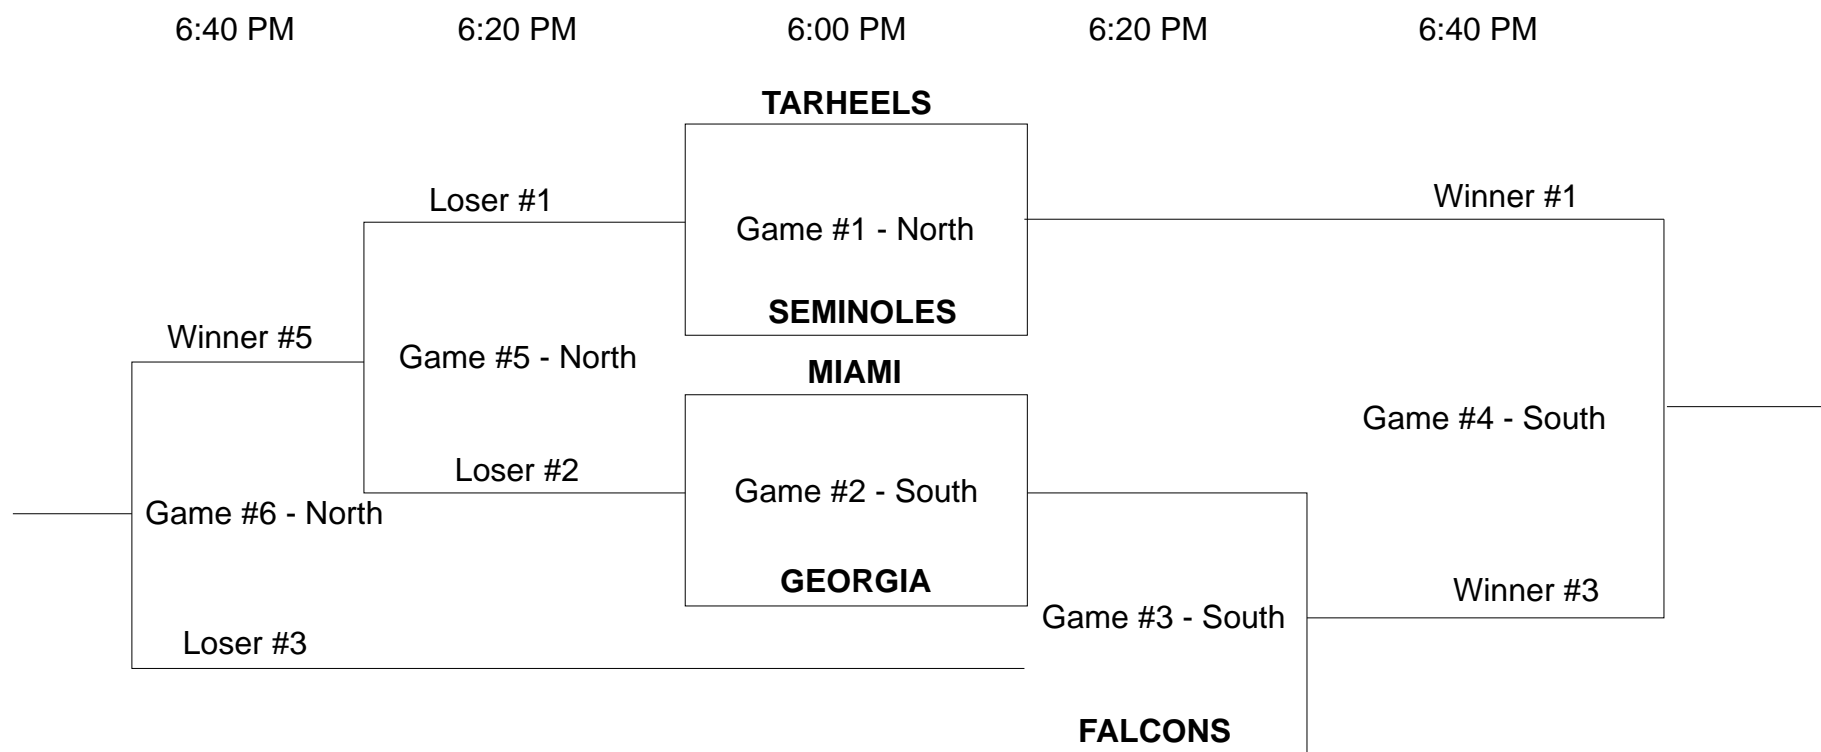

2009 AA Showcase Tournament Brackets

Format: Modified CIF 10-yard tie breaker

1. Team on top of bracket gets ball first in first round.
2. Each team gets 4 plays to score a touchdown from the 10 yard line.
3. If a team scores, they will attempt the PAT (no kicks).
4. A second round of 4 plays each is run. The order of who gets the ball first is switched for the second round.
5. After two rounds, the team with the most points wins.
6. In case of a tie, a 2-play playoff will be run (team on top of bracket goes first). If a team fails to score, precisely mark the ball. The team that advances the ball the farthest after two plays wins. On a score, attempt the PAT. If there is a tie, repeat #6.
7. If the next game time period arrives and the teams are still tied, the team with the most players advances.
8. In the A division, four players may be on the defensive line if the ball is inside the 5 yard line. In AA division, five players may be on the defensive line if the ball is inside the 5 yard line.